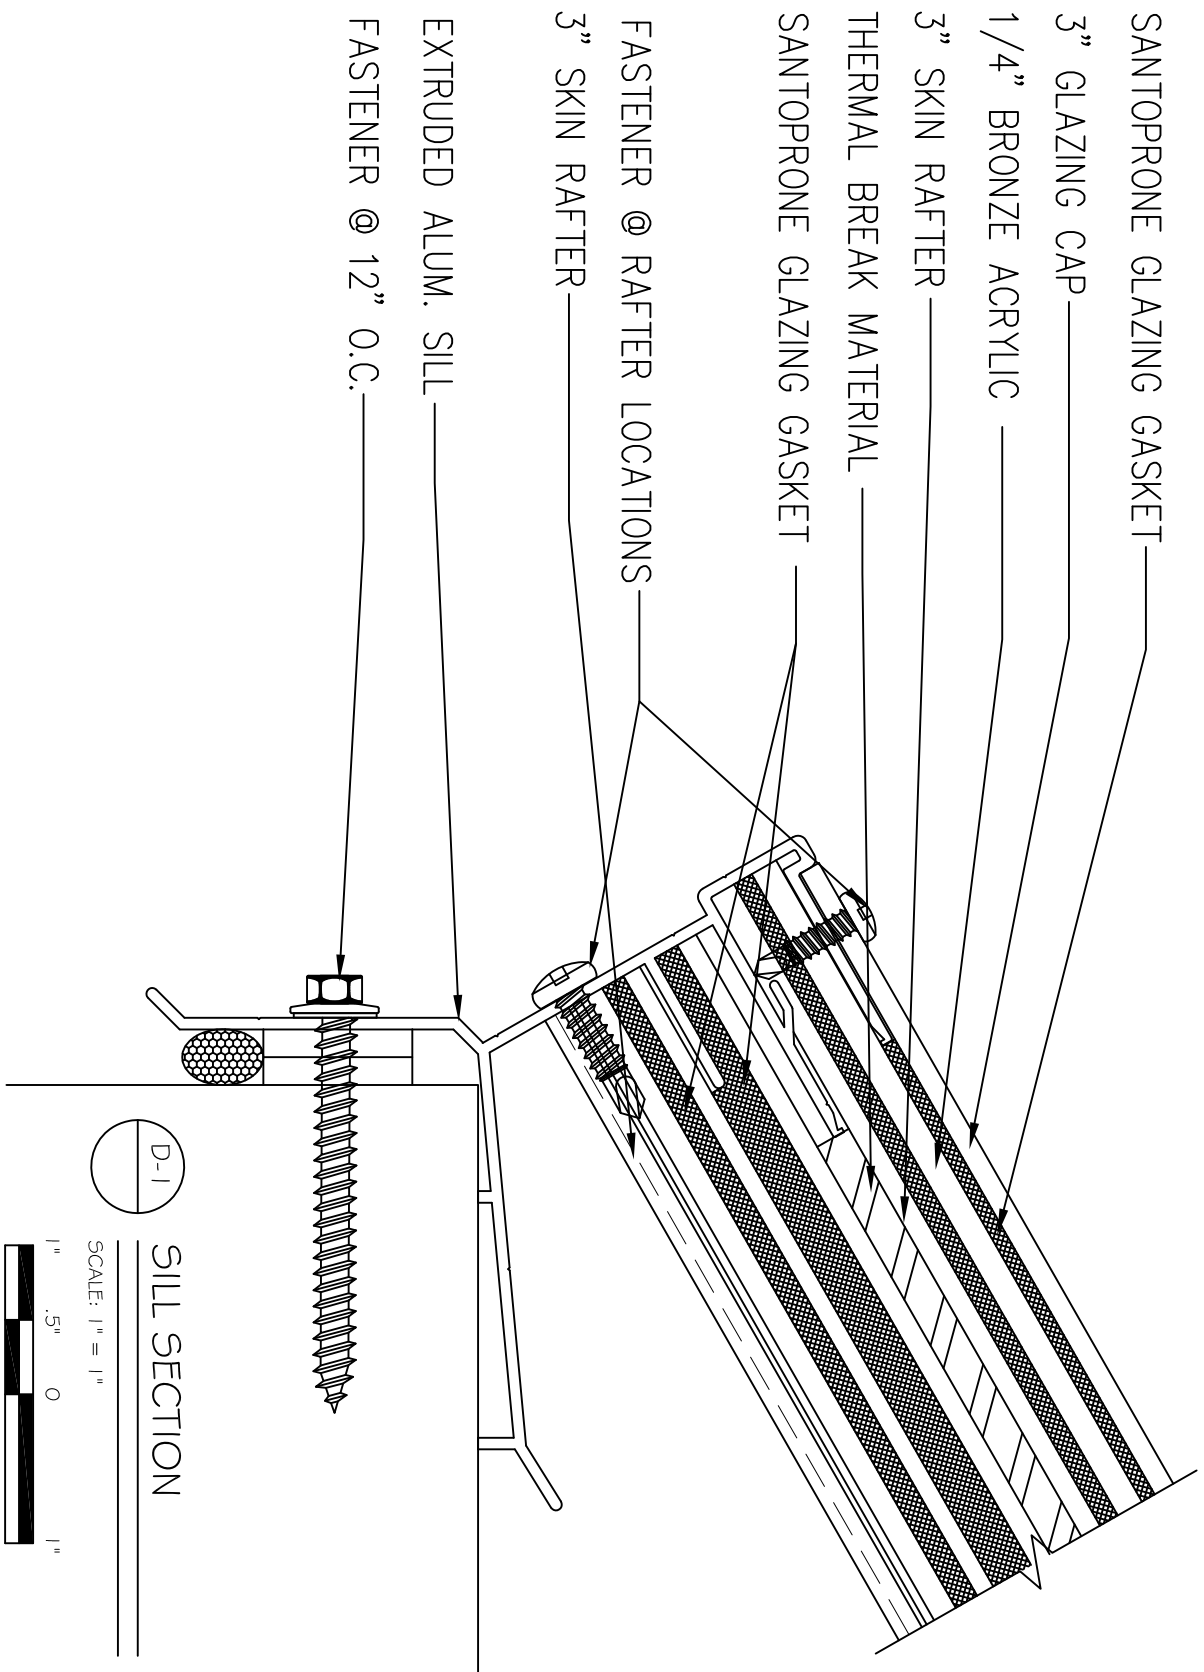

SINGLE GLAZED ARCH-VAULT

RAFTER SECTION

SCALE: 1" = 1"

SCALE: 1" = 1"

Energy-Glazed Systems, Inc.

350 Center St. Grayville, IL 60030(P) 847-223-4500 (F)847-223-6444

SINGLE GLAZED ARCH-VAULT

END RAFTER SECTION

SCALE: 1" = 1"

SCALE: 1" = 1"

Energy-Glazed Systems, Inc.

350 Center St. Grayville, IL 60030(P) 847-233-4500 (F)847-233-6444

SINGLE GLAZED ARCH-VAULT

GABLE SILL SECTION

SCALE: 1" = 1"

SCALE: 1" = 1"