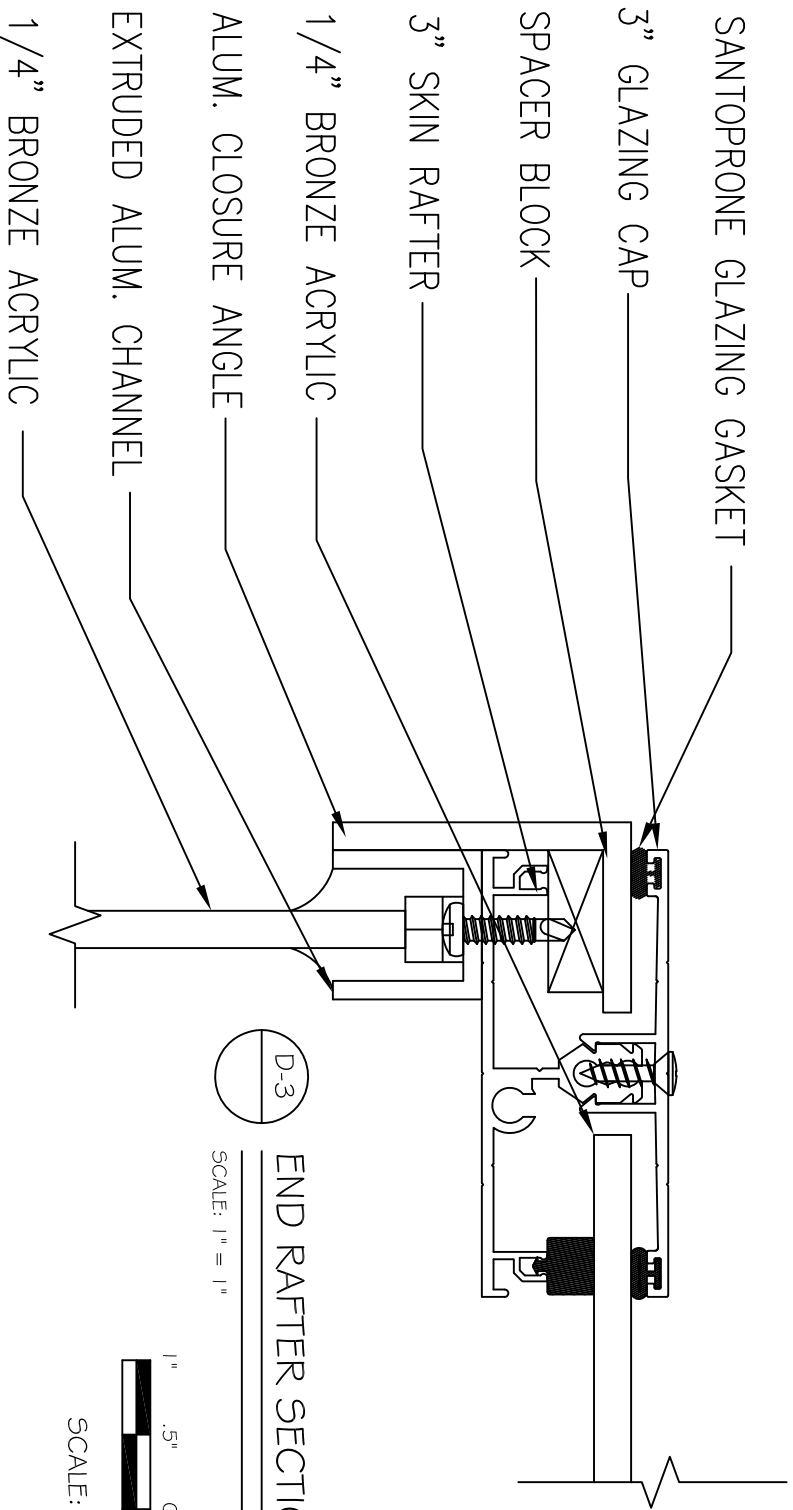

SINGLE GLAZED ARCH-VAULT

RAFTER SECTION

SCALE: 1" = 1"

SCALE: 1" = 1"

Energy-Glazed Systems, Inc.

350 Center St. Grayville, IL 60030(P) 847-223-4500 (F)847-223-6444

SINGLE GLAZED ARCH-VAULT

END RAFTER SECTION

SCALE: 1" = 1"

SCALE: 1" = 1"

Energy-Glazed Systems, Inc.

350 Center St. Grayville, IL 60030(P) 847-233-4500 (F)847-233-6444

SINGLE GLAZED ARCH-VAULT

GABLE SILL SECTION

SCALE: 1" = 1"

SCALE: 1" = 1"