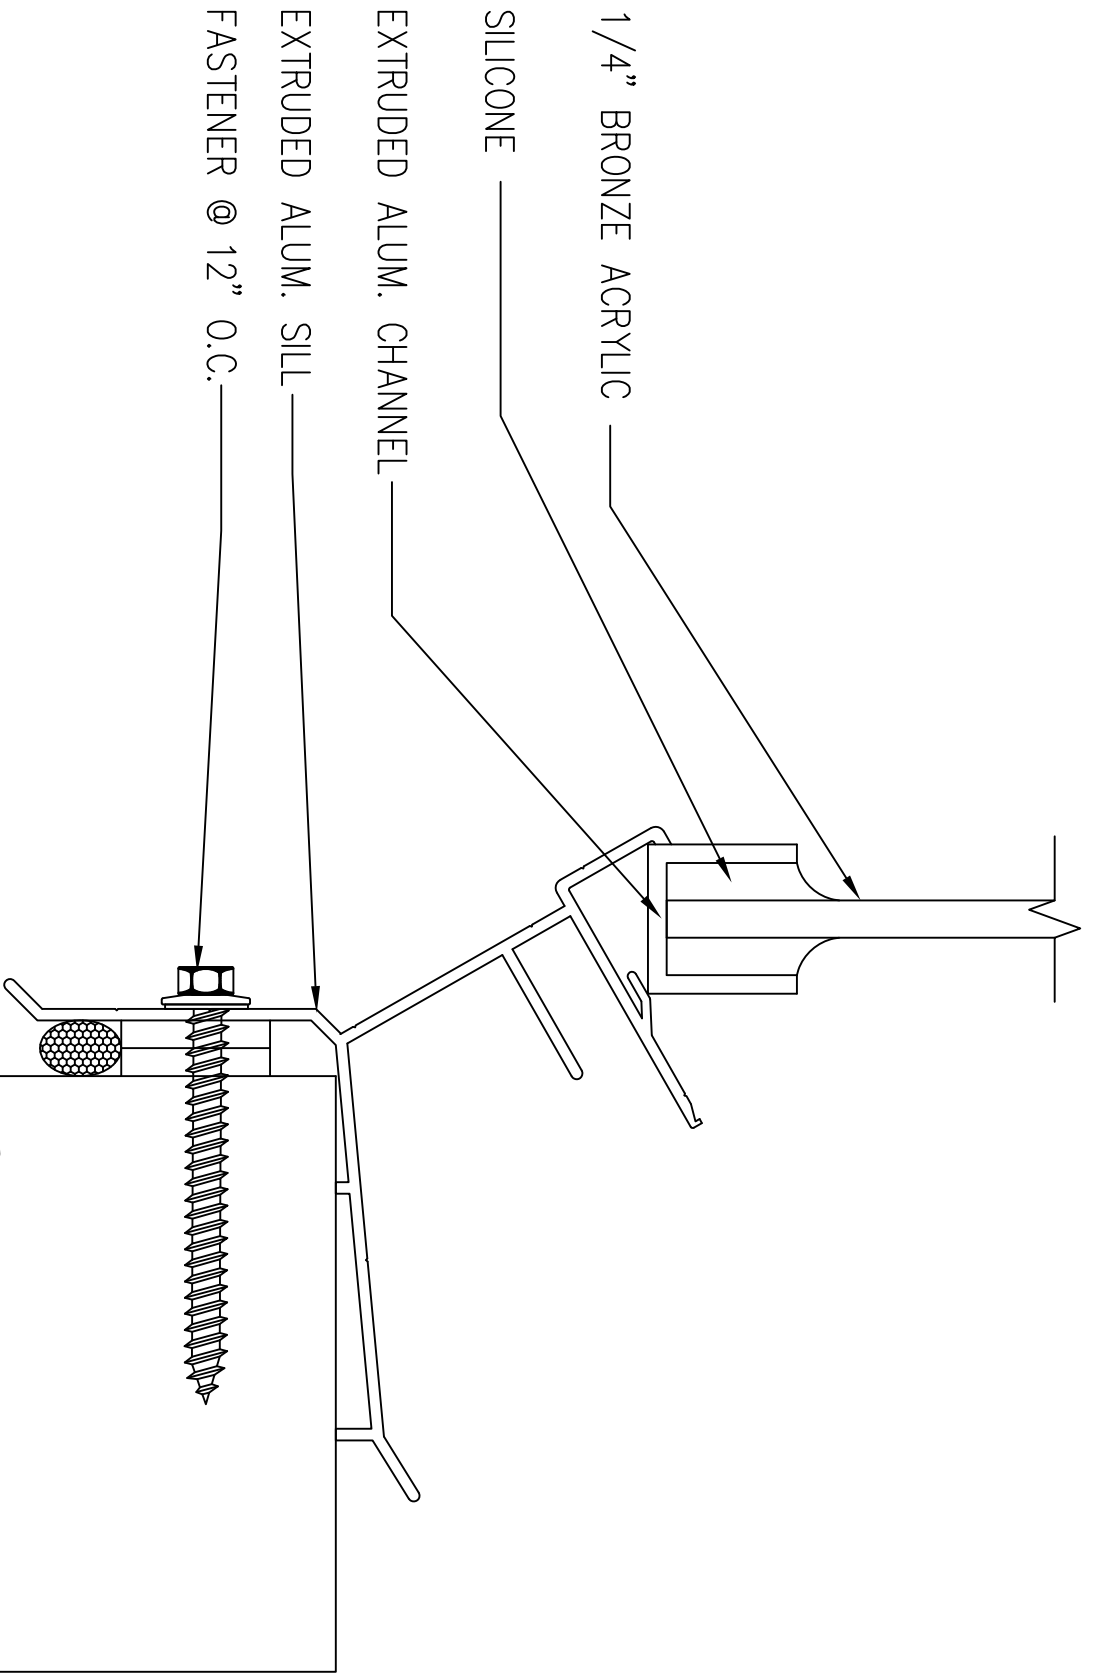

SCALE: 1" = 1"

SCALE: 1" = 1"

Energy-Glazed Systems, Inc.

350 Center St. Grayville, IL 60030(P) 847-233-4500 (F)847-233-6444

SINGLE GLAZED ARCH-VAULT

GABLE SILL SECTION

SCALE: 1" = 1"

SCALE: 1" = 1"