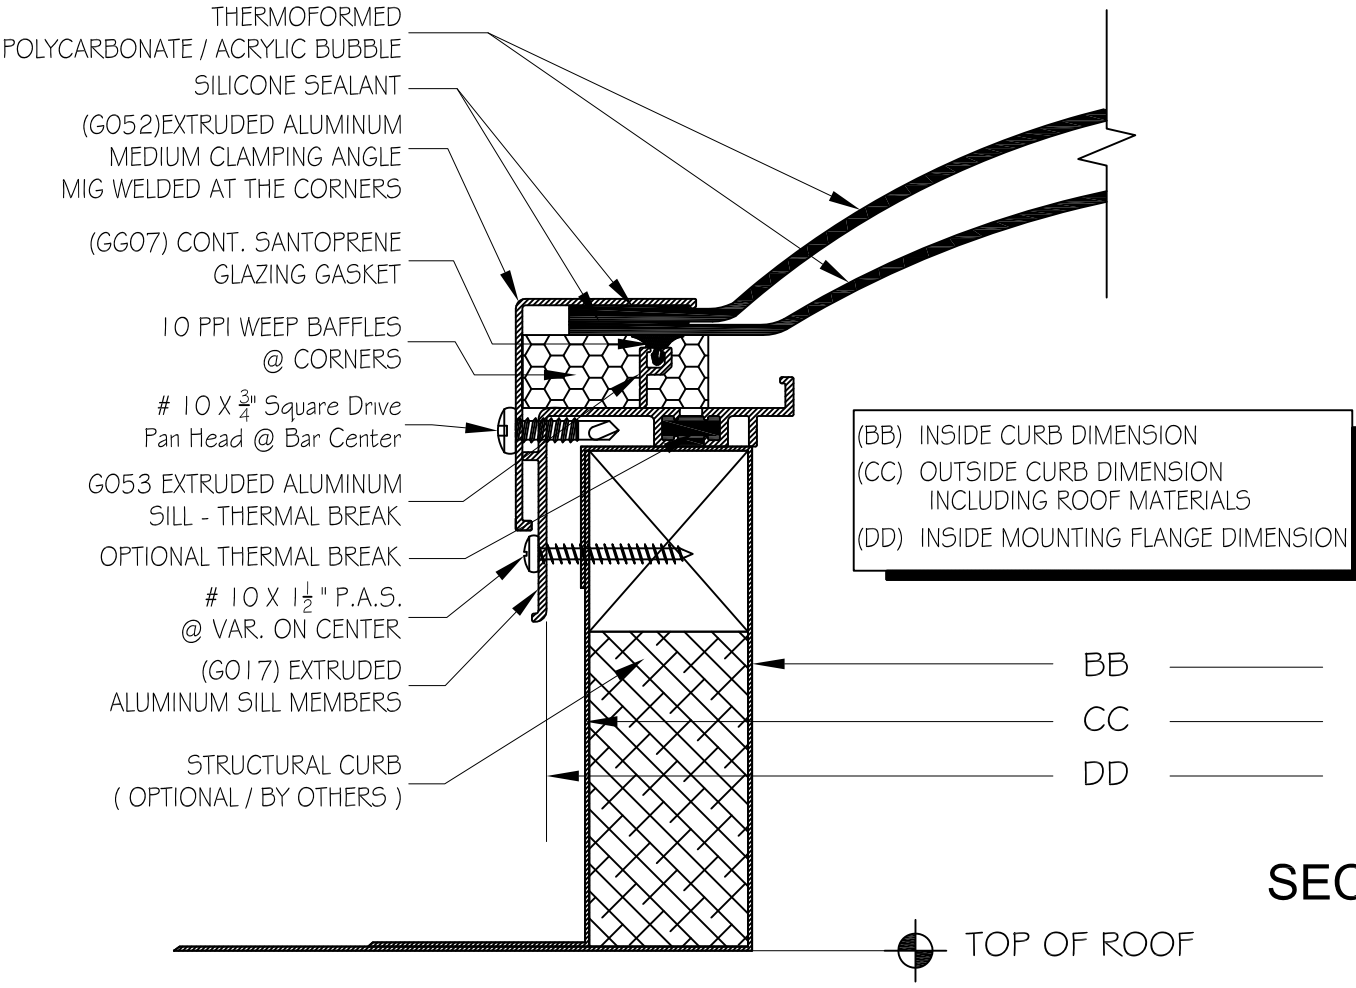

ISOMETRIC

SECTION

Energy-Glazed Systems, Inc.

350 Center St. Grayslake, IL 60030(P) 847-223-4500 (F) 847-223-6444

CURB MOUNT BUBBLE SKYLIGHT