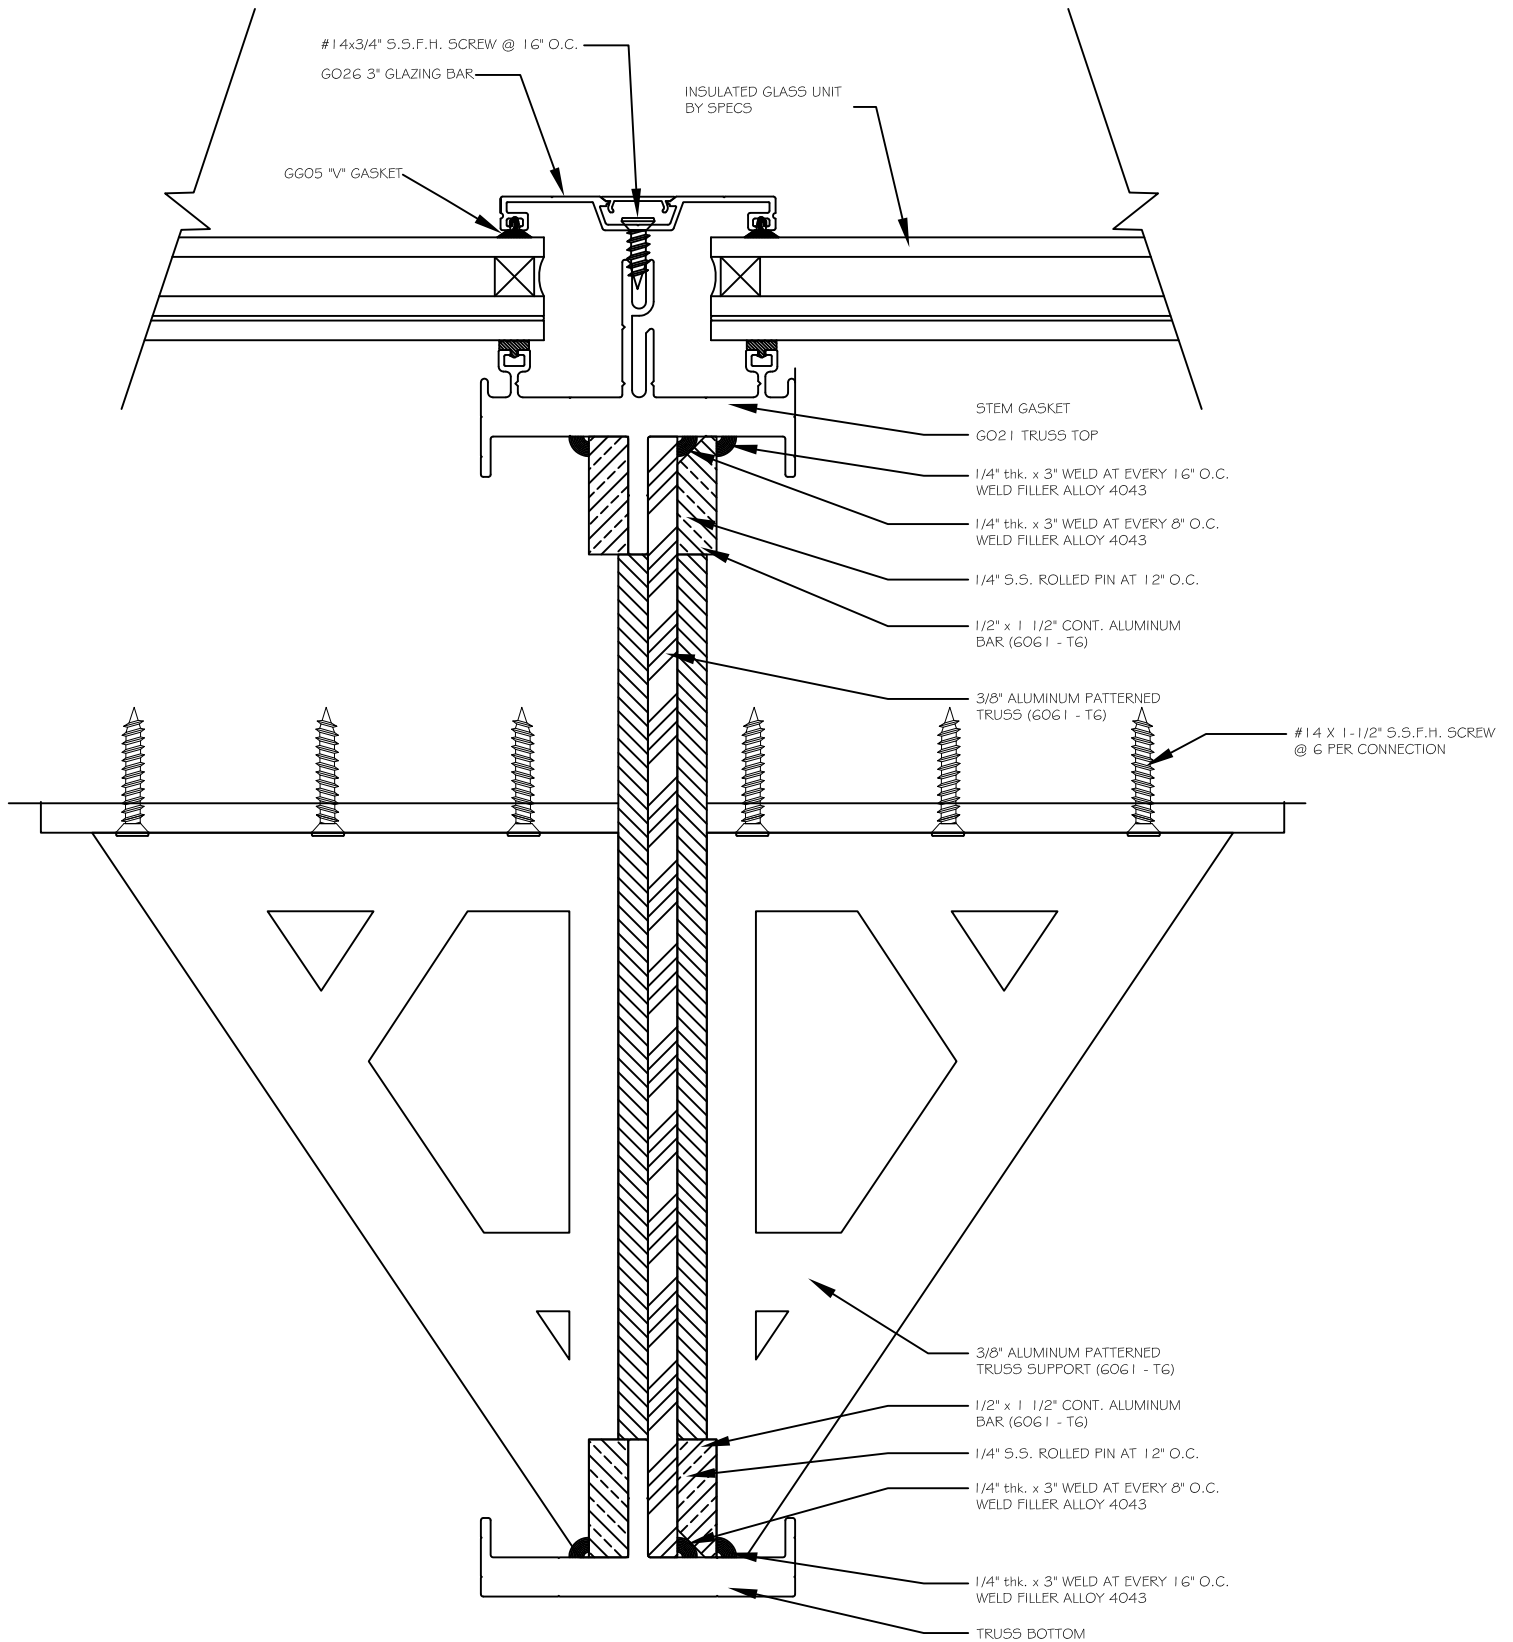

Energy-Glazed Systems, Inc.

350 Center St. Graylake, IL 60030(P) 847-223-4500 (F) 847-223-6444

GLASS GUTTER GRID SYSTEM