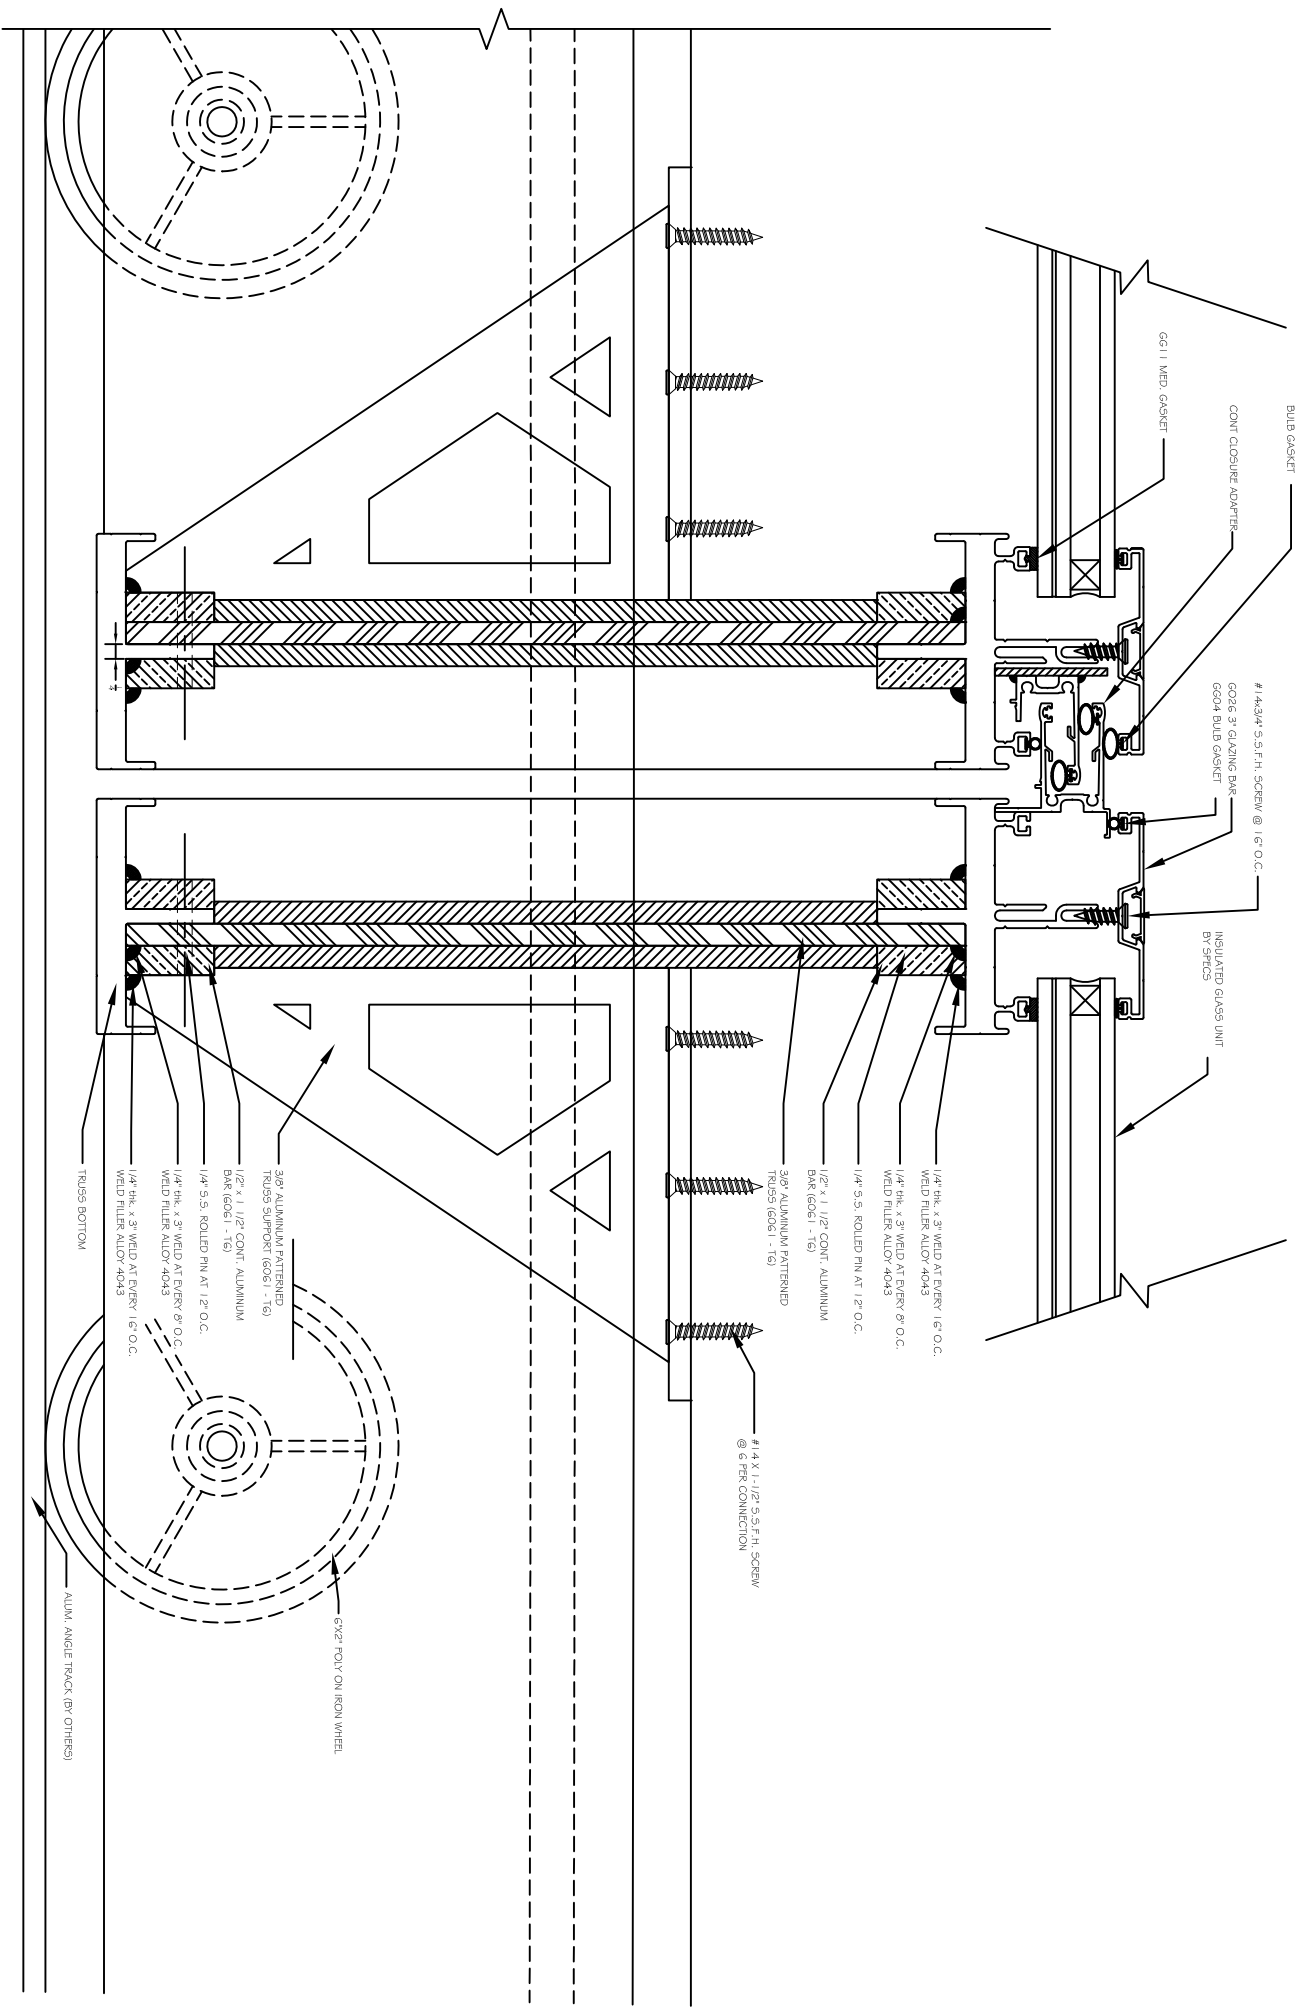

PYRAMID GUTTER GRID SYSTEM