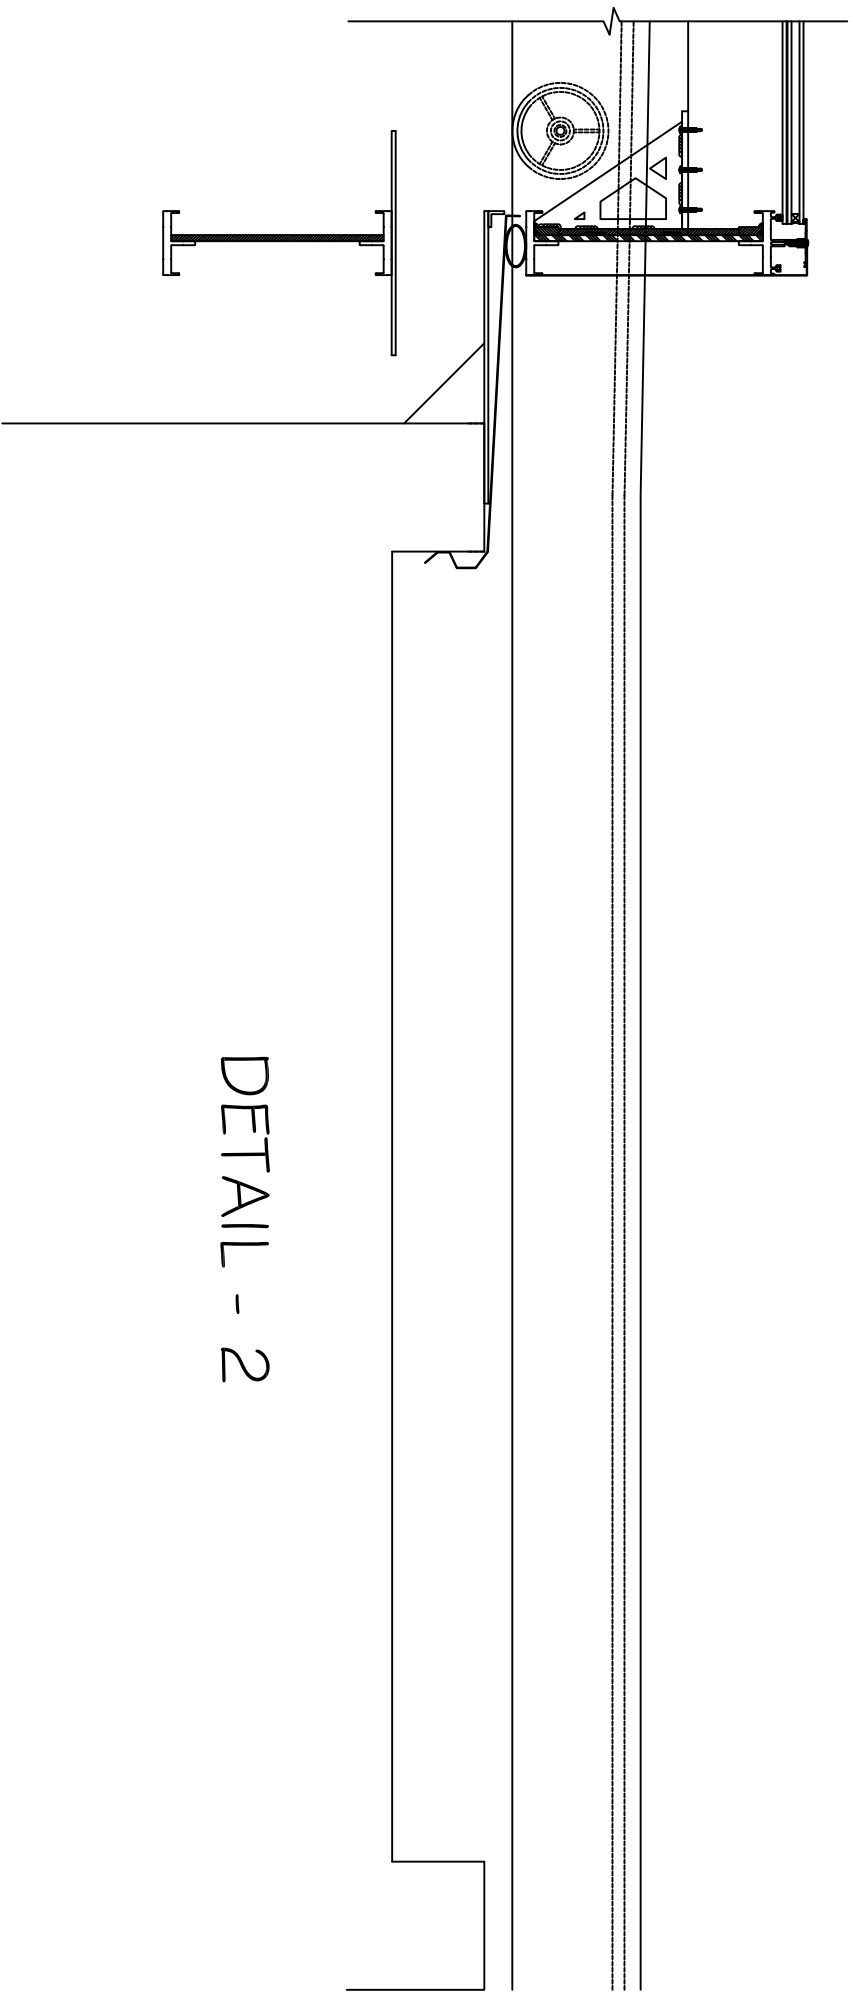

Glass Gutter Grid System

DETAIL - 1

Energy-Glazed Systems, Inc.

350 Center St. Grayslake, IL 60030(P) 847-223-4500 (F)847-223-6444

Glass Gutter Grid System

DETAIL - 2

Energy-Glazed Systems, Inc.

350 Center St. Grayslake, IL 60030(P) 847-223-4500 (F)847-223-6444