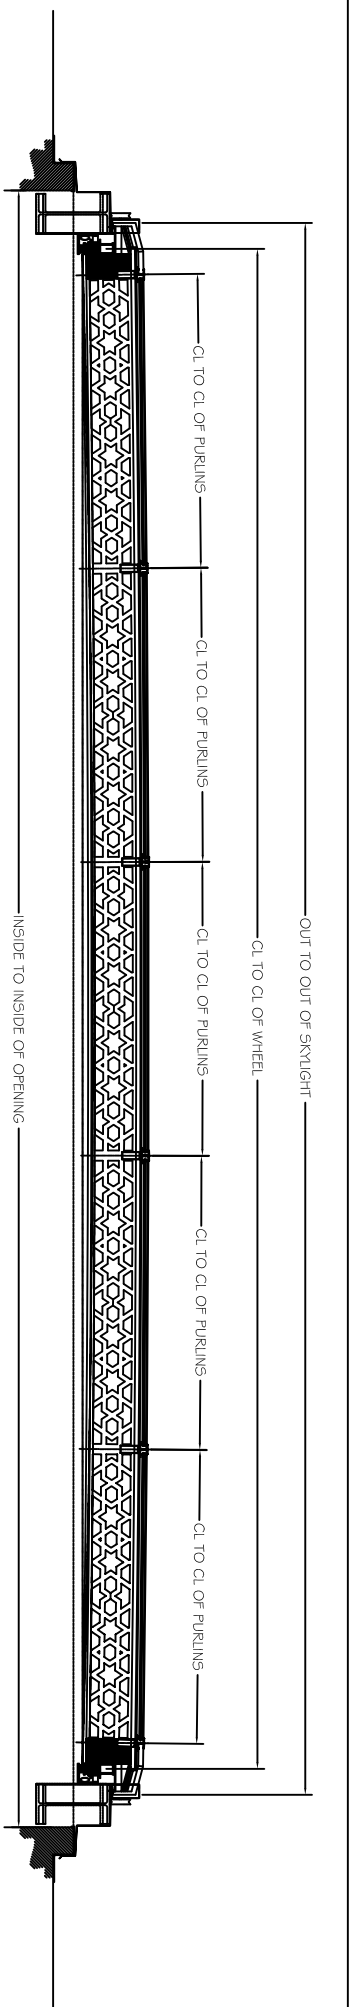

SKYLIGHT PLAN

Energy-Glazed Systems, Inc.

350 Center St. Grayslake, IL 60030(P) 847-223-4500 (F)847-223-6444

Glass Gutter Grid System

SECTION A-A

SECTION B-B

Energy-Glazed Systems, Inc.
 350 Center St., Grayshlake, IL 60030(P) 847-223-4500 (F)847-223-6444