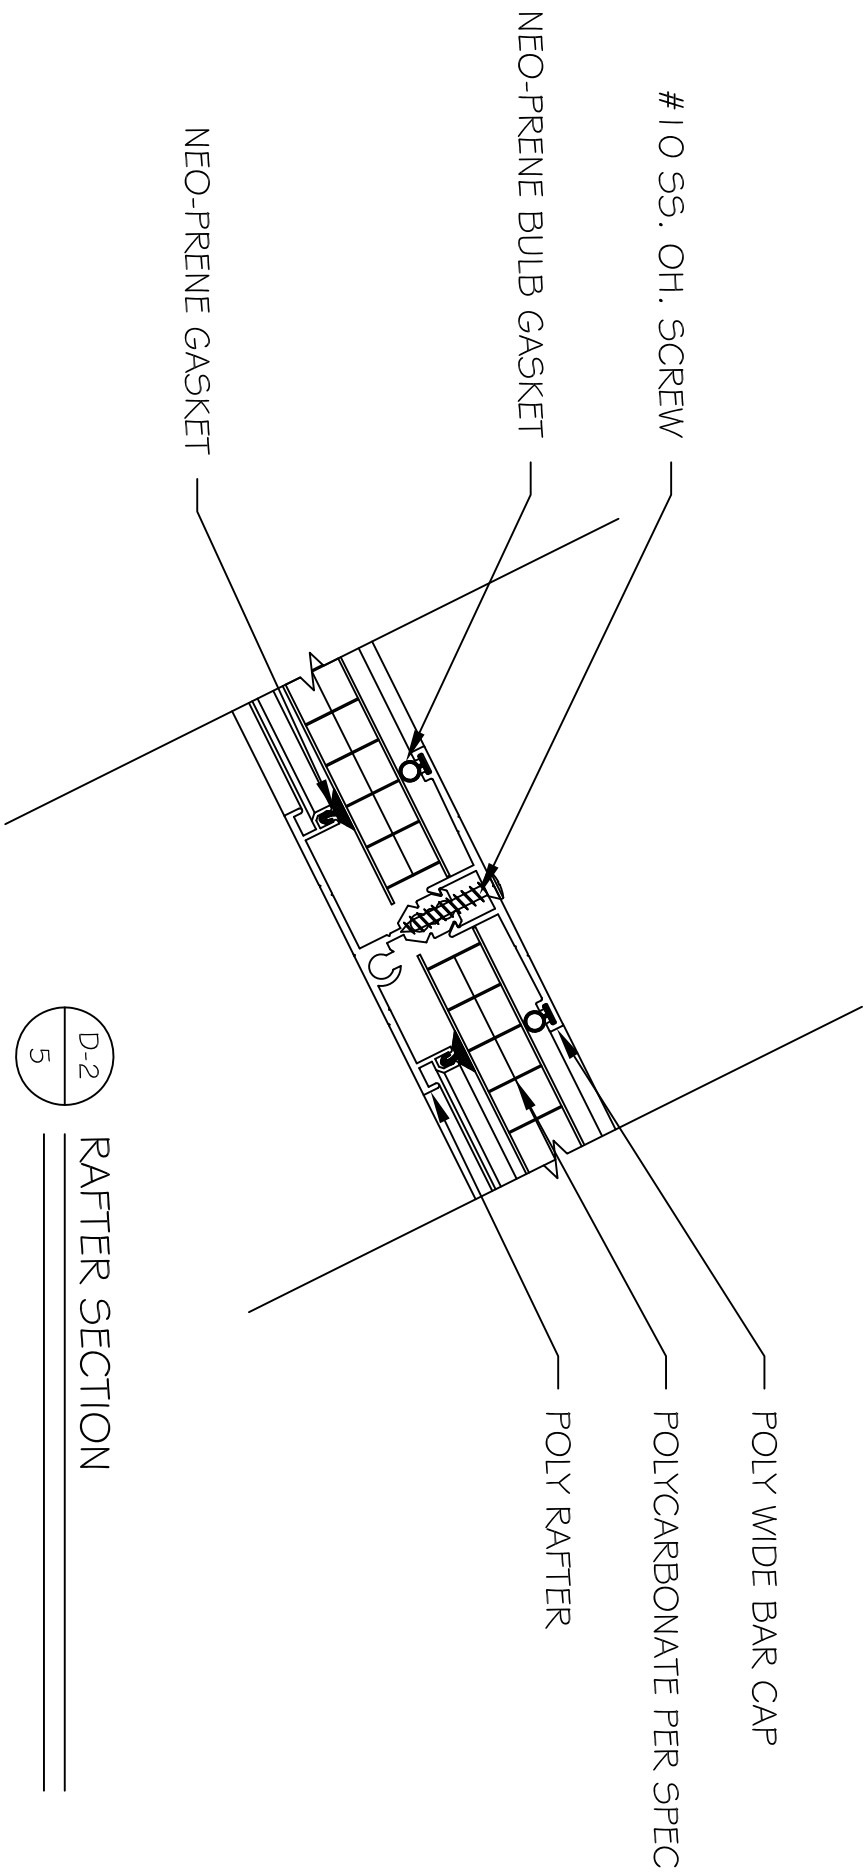

POLYCARBONATE ROOF LINE SKYLIGHT

D-1
5

SILL SECTION

Energy-Glazed Systems, Inc.
 350 Center St. Grayshale, IL 60030(P) 847-223-4500 (F)847-223-6444

POLYCARBONATE ROOF LINE SKYLIGHT

POLYCARBONATE ROOF LINE SKYLIGHT