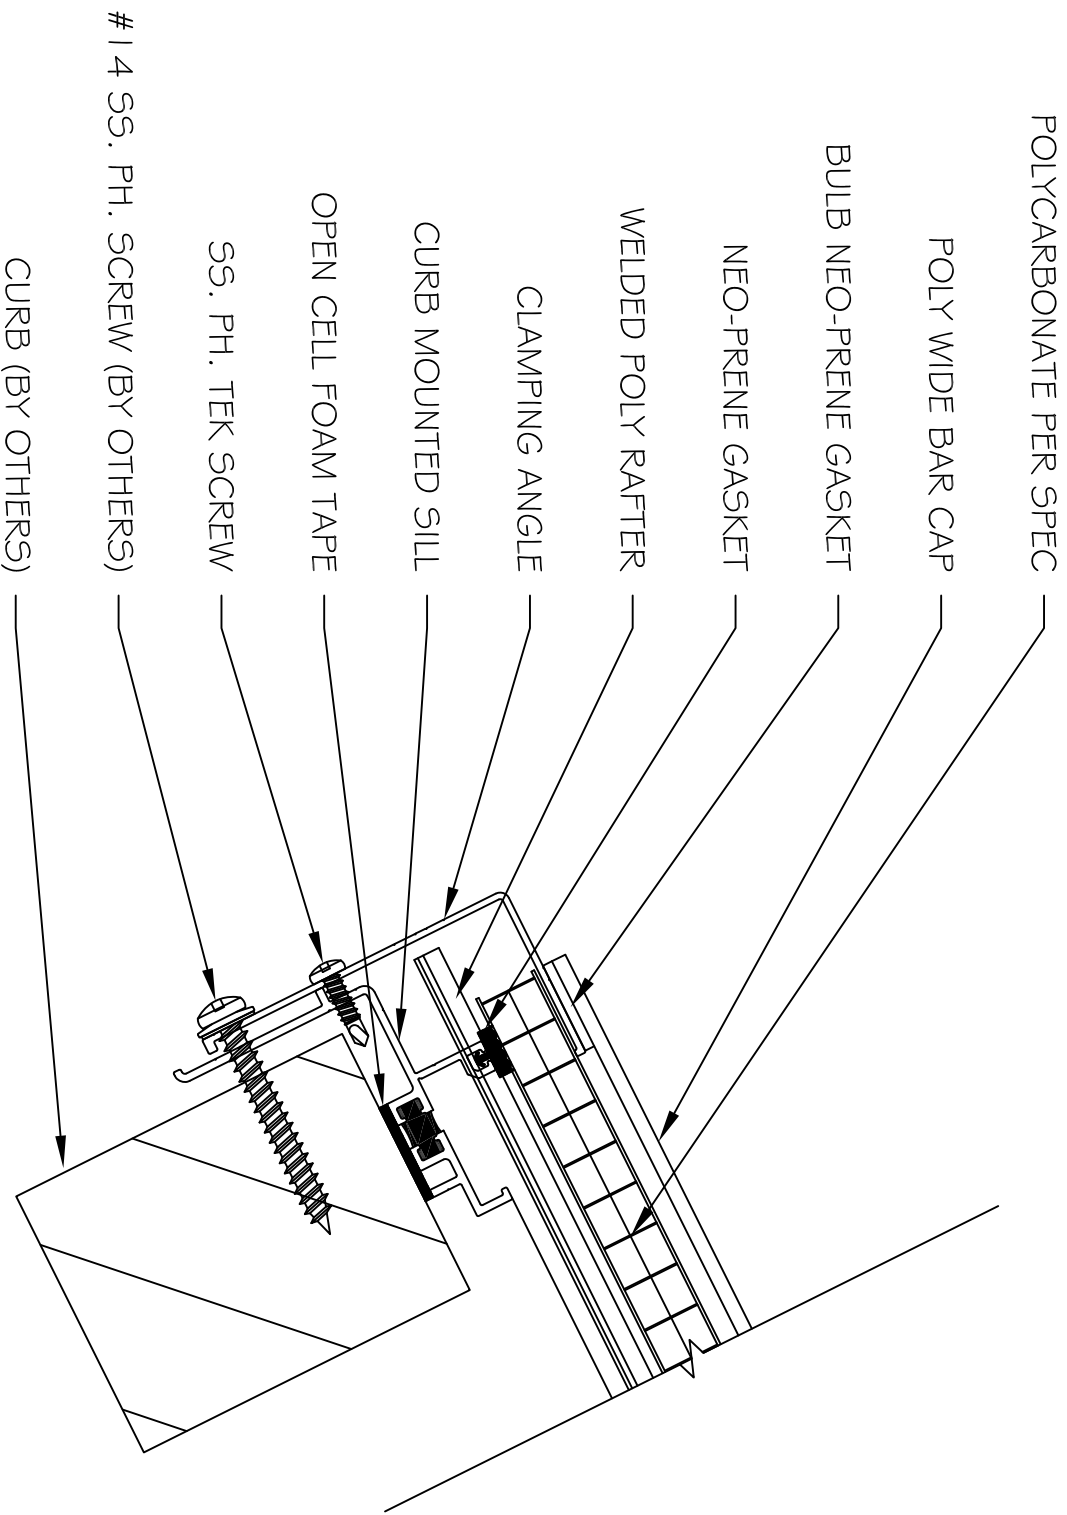

Energy-Glazed Systems, Inc.
350 Center St., Grayville, IL 60030(P) 847-223-4500 (F) 847-223-6444

POLYCARBONATE ROOF LINE SKYLIGHT

SECTION

PLAN VIEW

Energy-Glazed Systems, Inc.

350 Center St. Grayslake, IL 60030(P) 847-223-4500 (F) 847-223-6444

POLYCARBONATE ROOF LINE SKYLIGHT

D-1
5

SILL SECTION

Energy-Glazed Systems, Inc.
 350 Center St. Grayshale, IL 60030(P) 847-223-4500 (F)847-223-6444

POLYCARBONATE ROOF LINE SKYLIGHT

POLYCARBONATE ROOF LINE SKYLIGHT