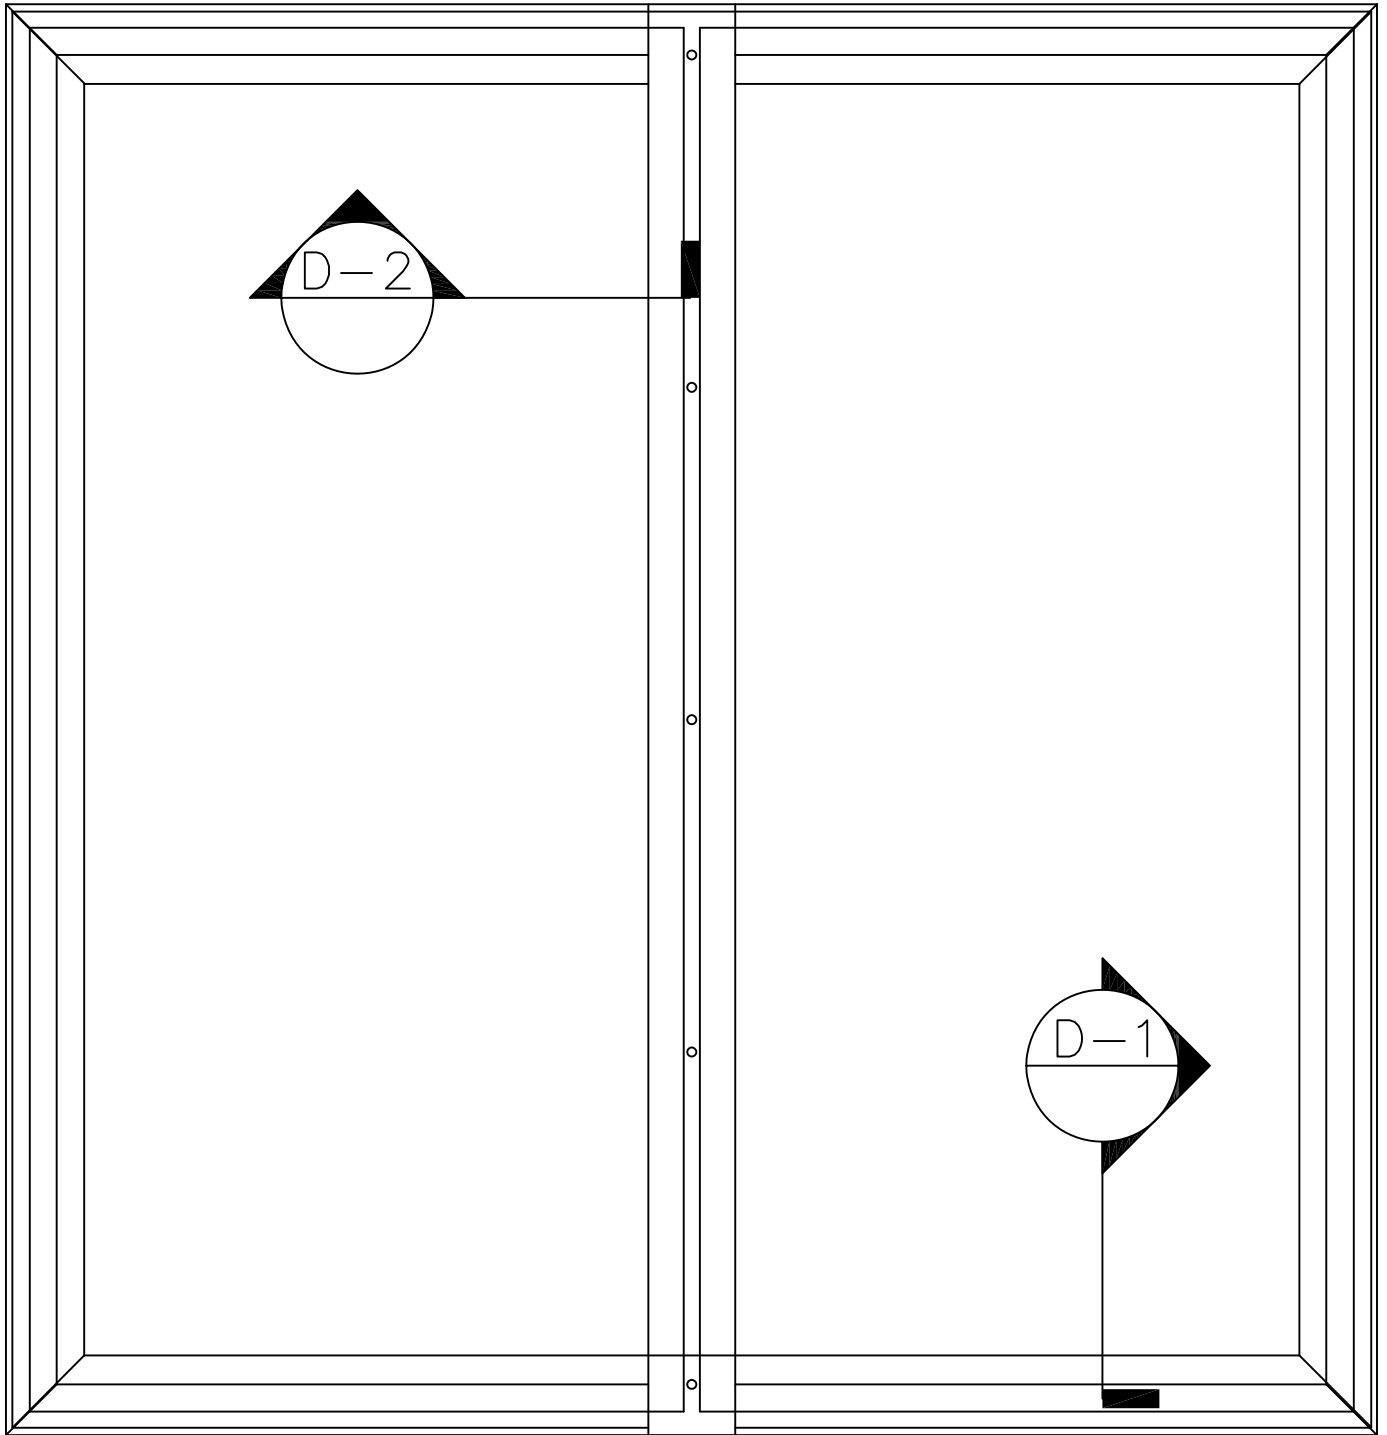

PLAN VIEW

Energy-Glazed Systems, Inc.

POLYCARBONATE ROOF LINE SKYLIGHT