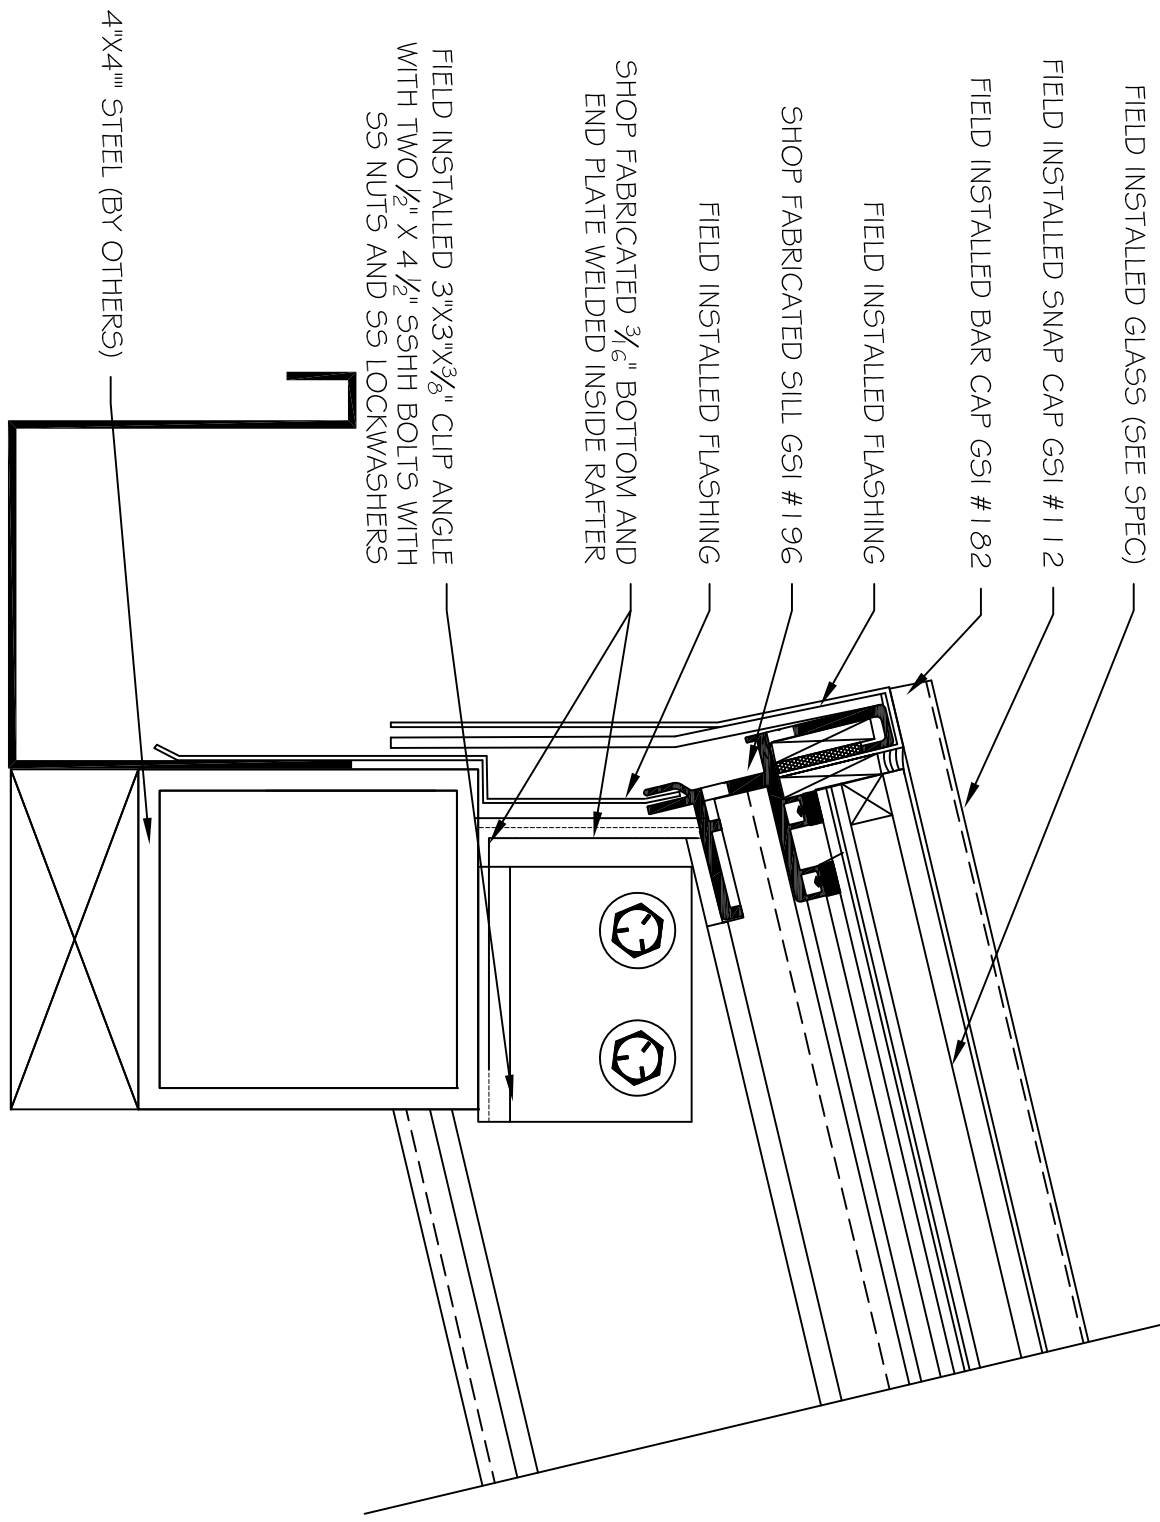

ROOF LINE RIDGE SKYLIGHT

Energy-Glazed Systems, Inc.
280 Crown St. Greenville, IL 60030-7472 231.4398 37847723444

OUT OF FINISHED CURB

SECTION BB
SCALE : 3/4" = 1'-0"

ROOF LINE RIDGE SKYLIGHT

D-1
5

SILL SECTION

ROOF LINE RIDGE SKYLIGHT

D-2
5

SILL SECTION

ROOF LINE RIDGE SKYLIGHT

D-3
5

END RAFTER SECTION

D-4
5

COMMON RAFTER SECTION

ROOF LINE RIDGE SKYLIGHT