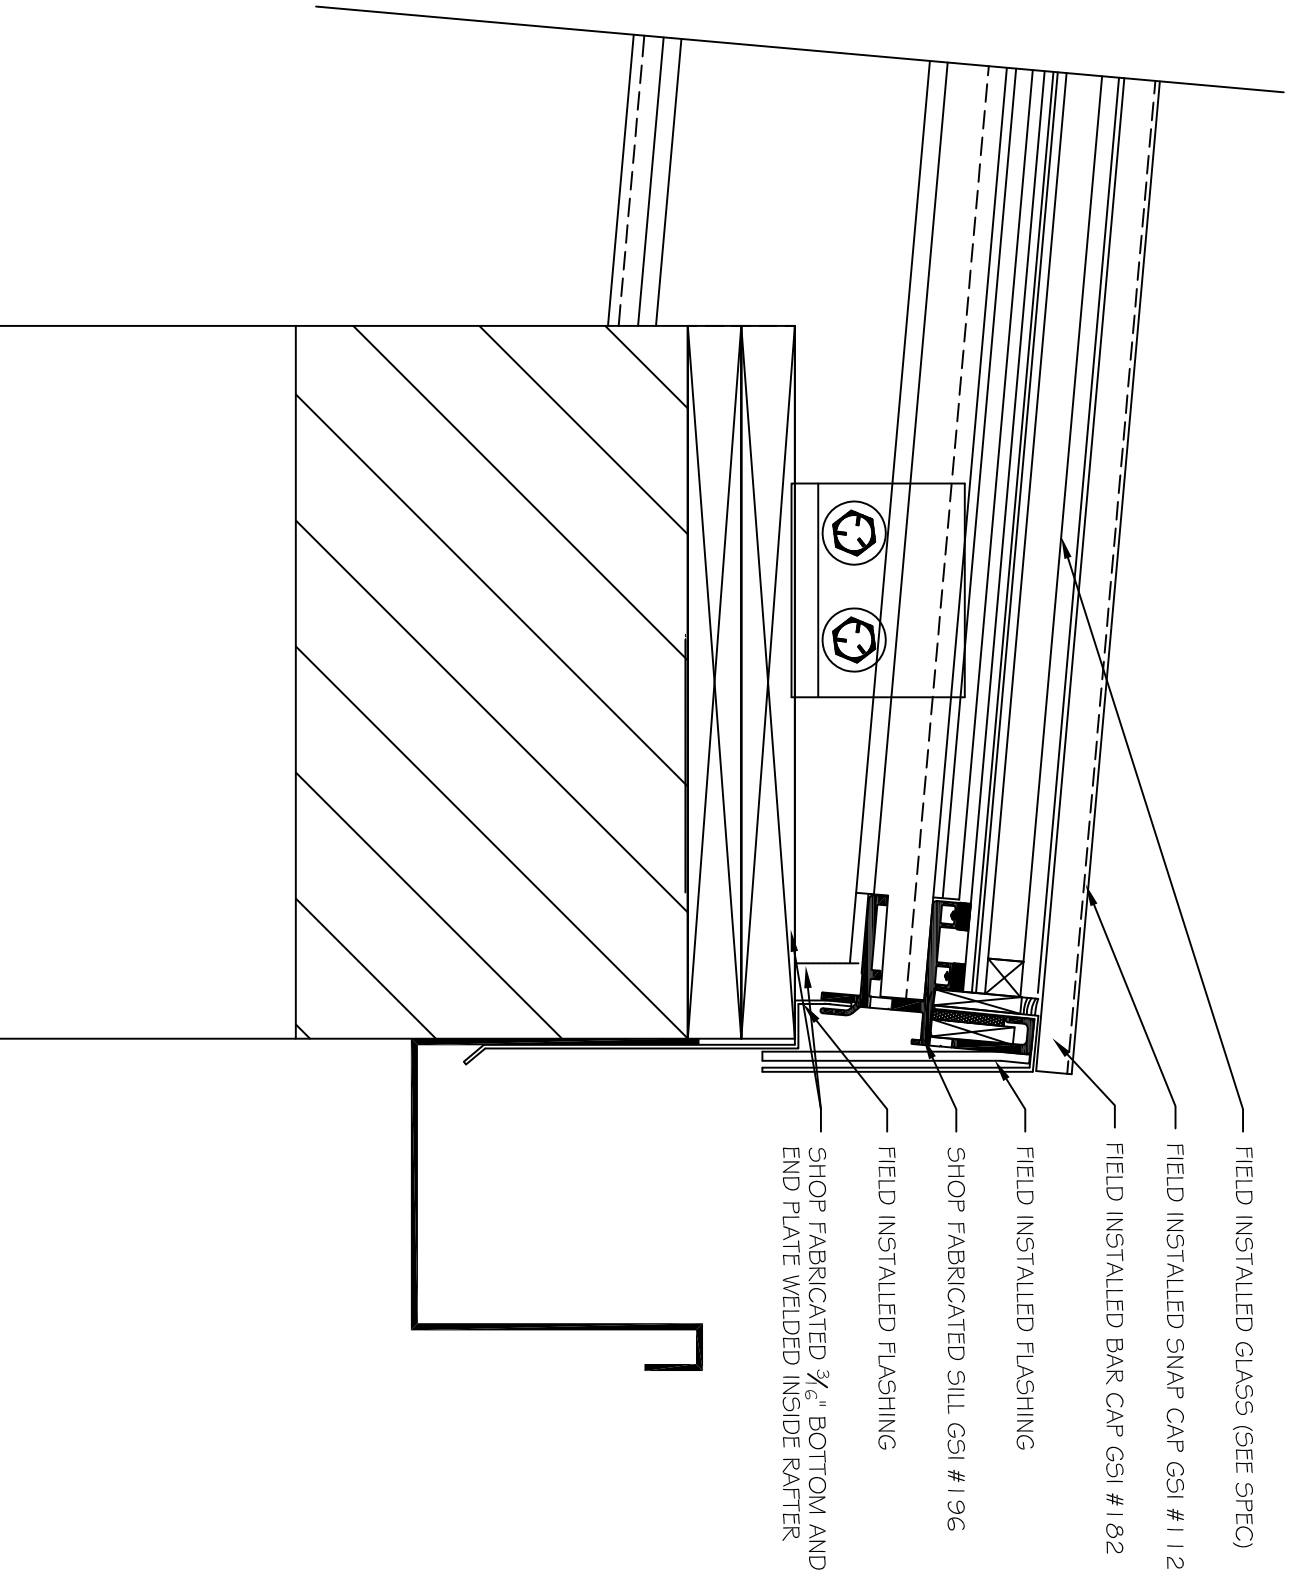

ROOF LINE RIDGE SKYLIGHT

Energy-Glazed Systems, Inc.
280 Crown St. Greenville, IL 60030-7472 231.4398 37847723444

OUT OF FINISHED CURB

SECTION BB
SCALE : 3/4" = 1'-0"

ROOF LINE RIDGE SKYLIGHT

D-1
5

SILL SECTION

ROOF LINE RIDGE SKYLIGHT

D-2
5

SILL SECTION

ROOF LINE RIDGE SKYLIGHT

D-3
5

END RAFTER SECTION

D-4
5

COMMON RAFTER SECTION

ROOF LINE RIDGE SKYLIGHT