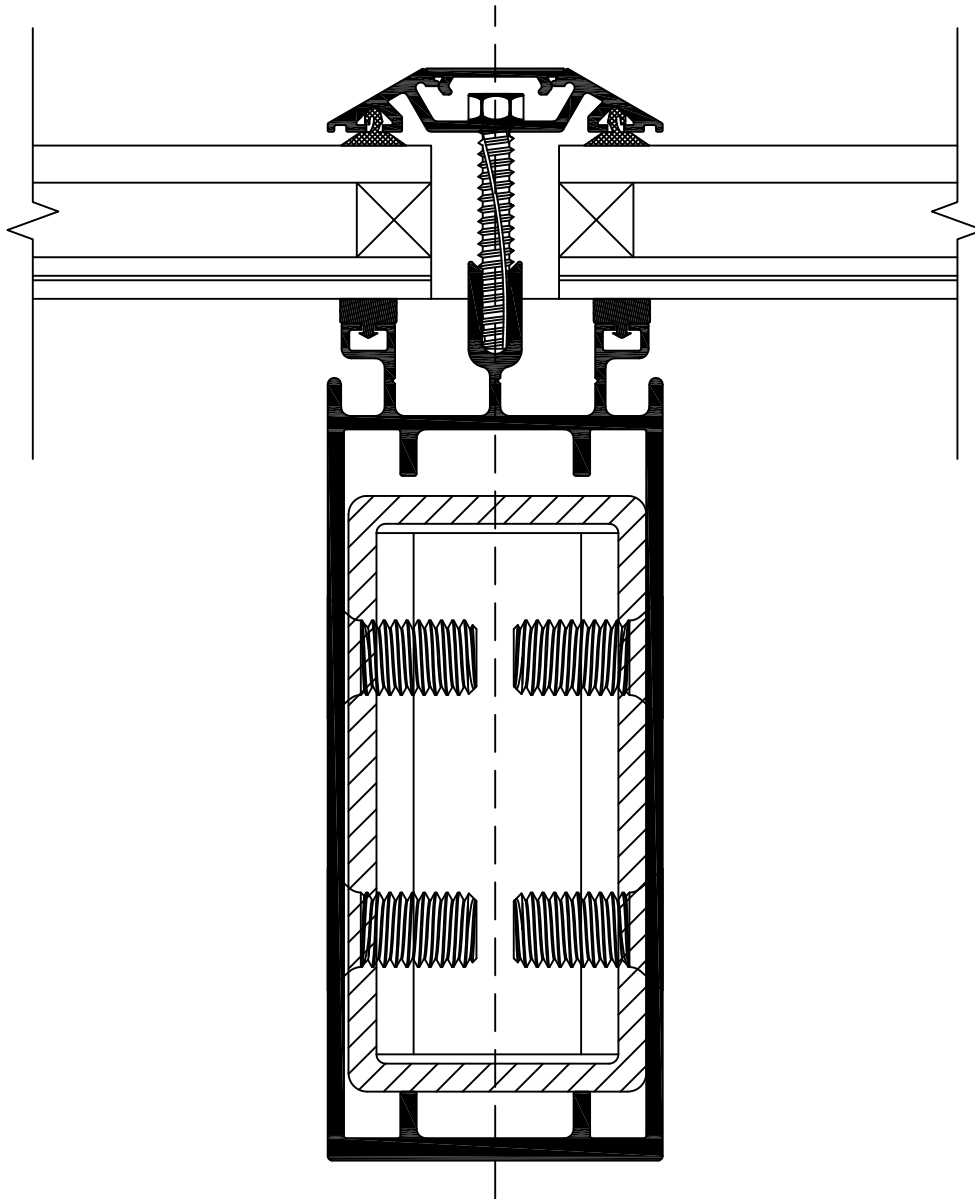

ROOF LINE RIDGE SKYLIGHT

Energy-Glazed Systems, Inc.
280 Crown St. Greenville, IL 60030-7472 231.4398 37847723444

OUT OF FINISHED CURB

SECTION BB
SCALE : 3/4" = 1'-0"

ROOF LINE RIDGE SKYLIGHT

D-1
5

SILL SECTION

ROOF LINE RIDGE SKYLIGHT

D-2
5

SILL SECTION

ROOF LINE RIDGE SKYLIGHT

D-3
5

END RAFTER SECTION

D-4
5

COMMON RAFTER SECTION

ROOF LINE RIDGE SKYLIGHT