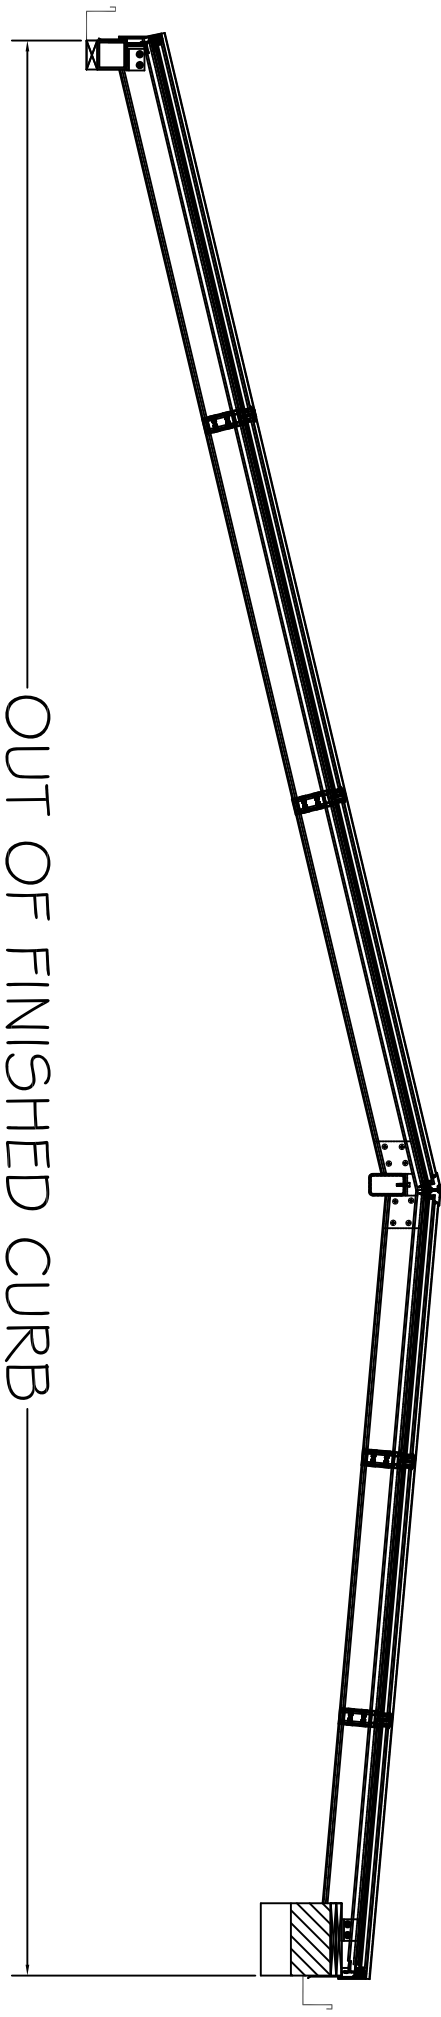

ROOF LINE RIDGE SKYLIGHT

Energy-Glazed Systems, Inc.
280 Crown St. Greenville, IL 60030-7472 231.4398 37847723444

OUT OF FINISHED CURB

SECTION BB
SCALE : 3/4" = 1'-0"

ROOF LINE RIDGE SKYLIGHT

D-1
5

SILL SECTION

ROOF LINE RIDGE SKYLIGHT

D-2
5

SILL SECTION

ROOF LINE RIDGE SKYLIGHT

D-3
5

END RAFTER SECTION

D-4
5

COMMON RAFTER SECTION

ROOF LINE RIDGE SKYLIGHT