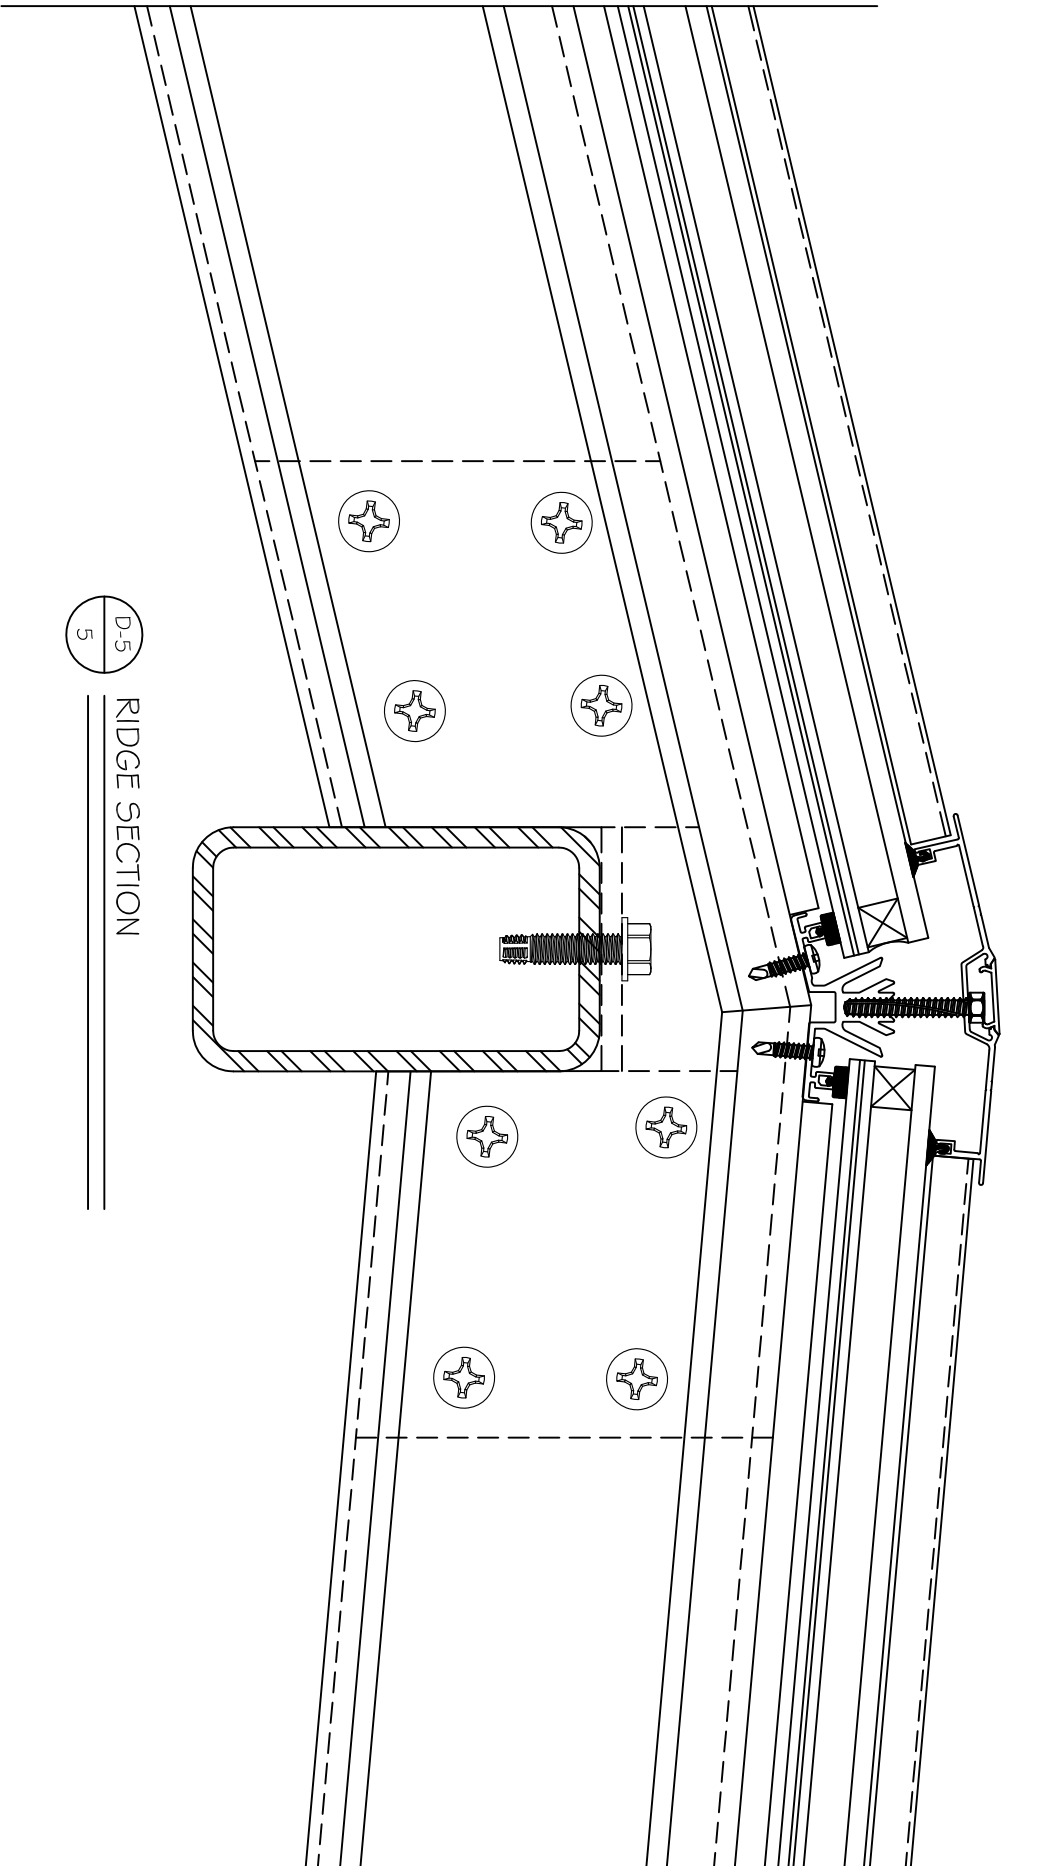

ROOF LINE RIDGE SKYLIGHT

Energy-Glazed Systems, Inc.
280 Crown St. Greenville, IL 60030-7472 231.4398 37847723444

OUT OF FINISHED CURB

SECTION BB
SCALE : 3/4" = 1'-0"

ROOF LINE RIDGE SKYLIGHT

D-1
5

SILL SECTION

ROOF LINE RIDGE SKYLIGHT

D-2
5

SILL SECTION

ROOF LINE RIDGE SKYLIGHT

D-3
5

END RAFTER SECTION

D-4
5

COMMON RAFTER SECTION

ROOF LINE RIDGE SKYLIGHT