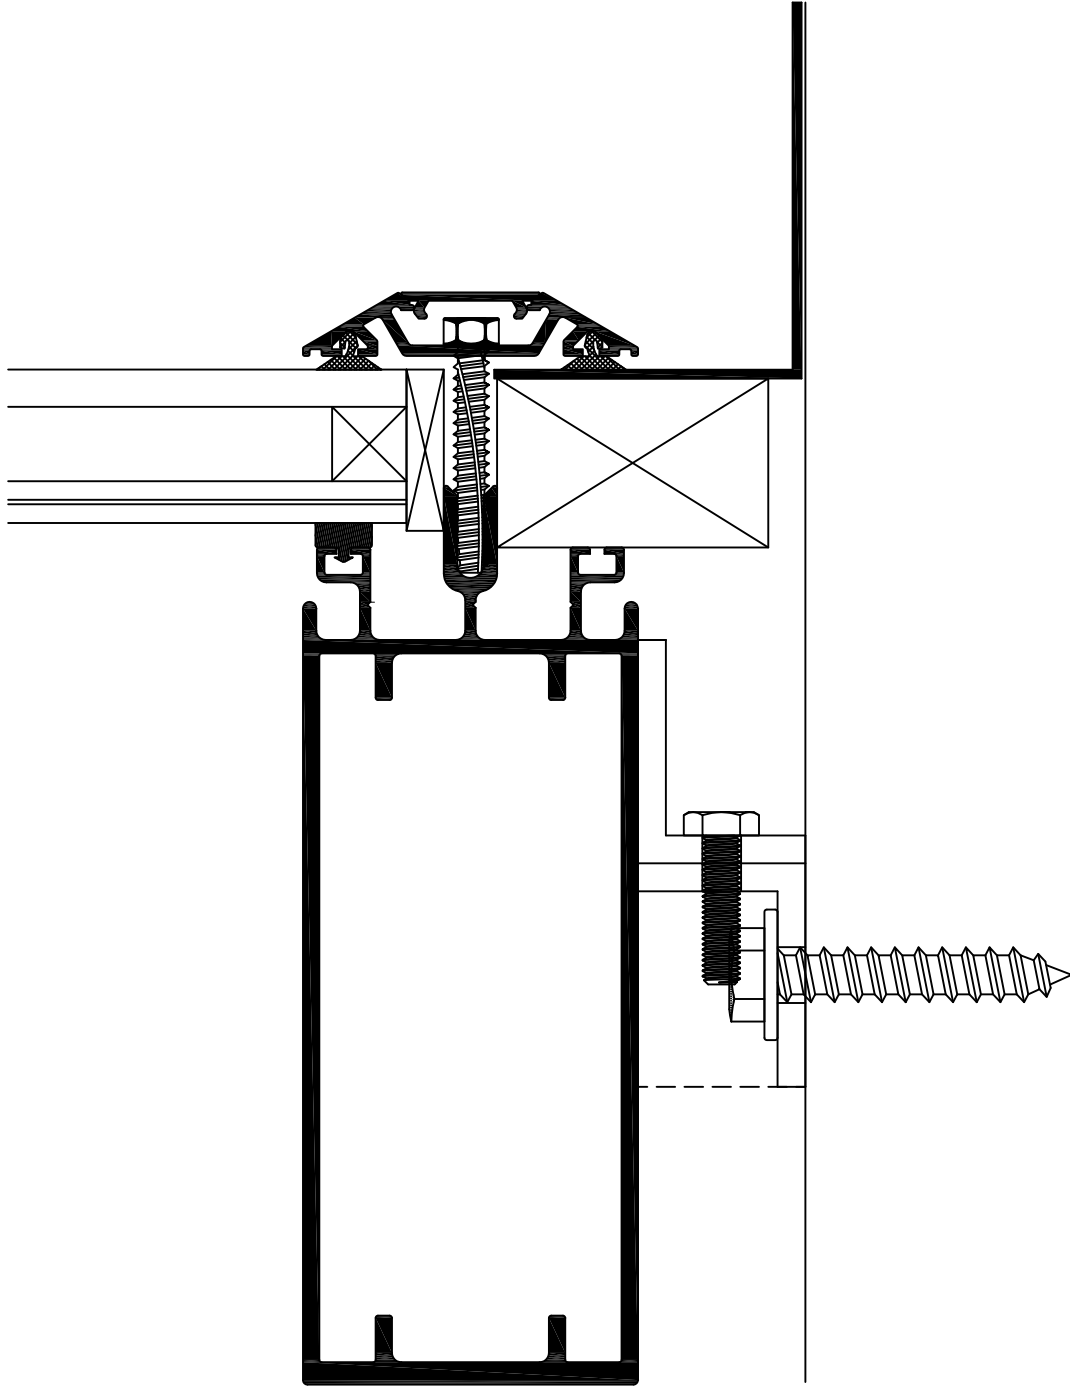

ROOF LINE RIDGE SKYLIGHT

Energy-Glazed Systems, Inc.
280 Crown St. Greenville, IL 60030-7472 231.4398 37847723444

OUT OF FINISHED CURB

SECTION BB
SCALE : 3/4" = 1'-0"

ROOF LINE RIDGE SKYLIGHT

D-1
5

SILL SECTION

ROOF LINE RIDGE SKYLIGHT

D-2
5

SILL SECTION

ROOF LINE RIDGE SKYLIGHT

D-3
5

END RAFTER SECTION

D-4
5

COMMON RAFTER SECTION